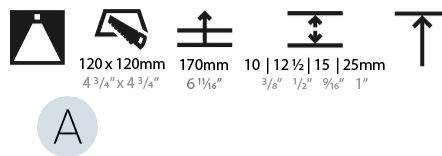

GENERAL

Series: Bioniq
Subseries: Bioniq Square Deep
Brand: Prolicht
Division: Architectural
Mounting Type: Trimless
Mounting Location: Ceiling
Subcategory: Downlight

PHYSICAL

Diameter (mm): 95
Diameter (in): 3 3/4
Length (mm): 106
Length (in): 4 3/16
Width (mm): 106
Width (in): 4 3/16
Height (mm): 150
Height (in): 5 7/8
Ceiling Thickness (mm): 10 / 12.5 / 15 / 25
Ceiling Thickness (in): 3/8 or 1/2 or 9/16 or 1
Min. Recessing Depth (mm): 170
Min. Recessing Depth (in): 6 11/16
Light Distribution: Downlight
Weight (kg): 0.688
Weight (lbs): 1.52

Fixture Finish: SSR / BKV / CWI / CRY / HAB / UFT / ITA / RUA / FTG / MYG / LOD / PUS / FRO / FUP / KIA / POP / BLS / SPG / MEY / GOH / GUM / CHC / COM / ABZ / JAG / OBR / MOS / ROR

Fixture Material: Aluminum Die Cast
Cut-out Measurements: 120mm / 4 3/4" x 120mm / 4 3/4"
Upon Request: Unique Ceiling Thickness

ELECTRICAL

Lamp Type: LED (Zhaga Standard)
Input Wattage (W): 16.5
Total Output Wattage (W): 14.7
Dimming: Dali Dimming
Driver Included: No
Driver Location: Recessed Housing
Driver Type: Constant Current - 120Vac
Driver Class: Class 2
Housing: See Components
Input Voltage (V): 120
Constant Current (MA): 350

LED

Number of LEDs: 1
Color Temperature (°K): Warm Dim
Max. Delivered Lumen (lm): 770
Nominal Lumen (lm): 1140
CRI: >90 CRI
Lamp Life (hrs): 50000
Upon Request: RGB-W Tunable White Special Color Temperature Special LED

OPTICAL

Reflector: 20 / 40 / 60
Upon Request: Special Beam Angles

RATINGS AND CERTIFICATIONS

Zaneen Group, Inc. 6260 Folsom Blvd, Suite 3382, F 416-247-9319, www.zaneen.com

Certified By: Certified for North American Standards
In a constant effort to supply the best product, we reserve the right to change specifications or materials without notice. The most recent specification sheets are found at zaneen.com