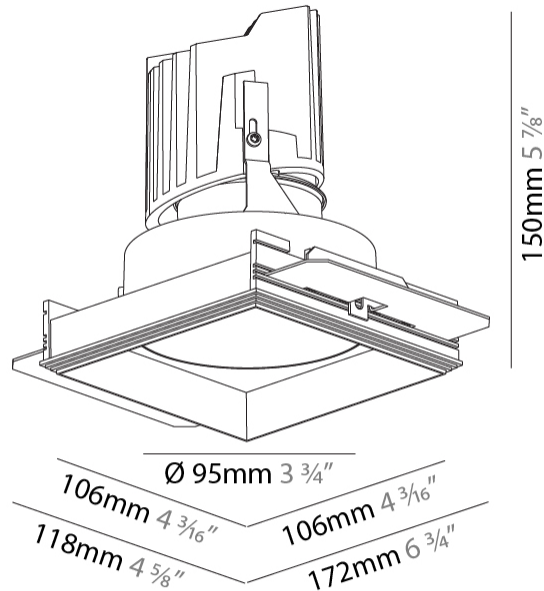

GENERAL

Series: Bioniq
Subseries: Bioniq Square Deep
Brand: Prolicht
Division: Architectural
Mounting Type: Trimless
Mounting Location: Ceiling
Subcategory: Downlight

PHYSICAL

Diameter (mm): 95
Diameter (in): 3 3/4
Length (mm): 106
Length (in): 4 3/16
Width (mm): 106
Width (in): 4 3/16
Height (mm): 150
Height (in): 5 7/8
Ceiling Thickness (mm): 10 / 12.5 / 15 / 25
Ceiling Thickness (in): 3/8 or 1/2 or 9/16 or 1
Min. Recessing Depth (mm): 170
Min. Recessing Depth (in): 6 11/16
Light Distribution: Downlight
Weight (kg): 0.688
Weight (lbs): 1.52

Fixture Finish: SSR / BKV / CWI / CRY / HAB / UFT / ITA / RUA / FTG / MYG / LOD / PUS / FRO / FUP / KIA / POP / BLS / SPG / MEY / GOH / GUM / CHC / COM / ABZ / JAG / OBR / MOS / ROR

Fixture Material: Aluminum Die Cast
Cut-out Measurements: 120mm / 4 3/4" x 120mm / 4 3/4"
Upon Request: Unique Ceiling Thickness

ELECTRICAL

Lamp Type: LED (Zhaga Standard)
Input Wattage (W): 16.5
Total Output Wattage (W): 14.7
Dimming: Dali Dimming
Driver Included: No
Driver Location: Recessed Housing
Driver Type: Constant Current - 120Vac
Driver Class: Class 2
Housing: See Components
Input Voltage (V): 120
Constant Current (MA): 350

LED

Number of LEDs: 1
Color Temperature (°K): Warm Dim
Max. Delivered Lumen (lm): 770
Nominal Lumen (lm): 1140
CRI: >90 CRI
Lamp Life (hrs): 50000
Upon Request: RGB-W Tunable White Special Color Temperature Special LED

OPTICAL

Reflector: 20 / 40 / 60
Upon Request: Special Beam Angles

RATINGS AND CERTIFICATIONS

Zaneen Group, Inc. 6260 Folsom Blvd, Suite 3382, F 416-247-9319, www.zaneen.com

Certified By: Certified for North American Standards
In a constant effort to supply the best product, we reserve the right to change specifications or materials without notice. The most recent specification sheets are found at zaneen.com